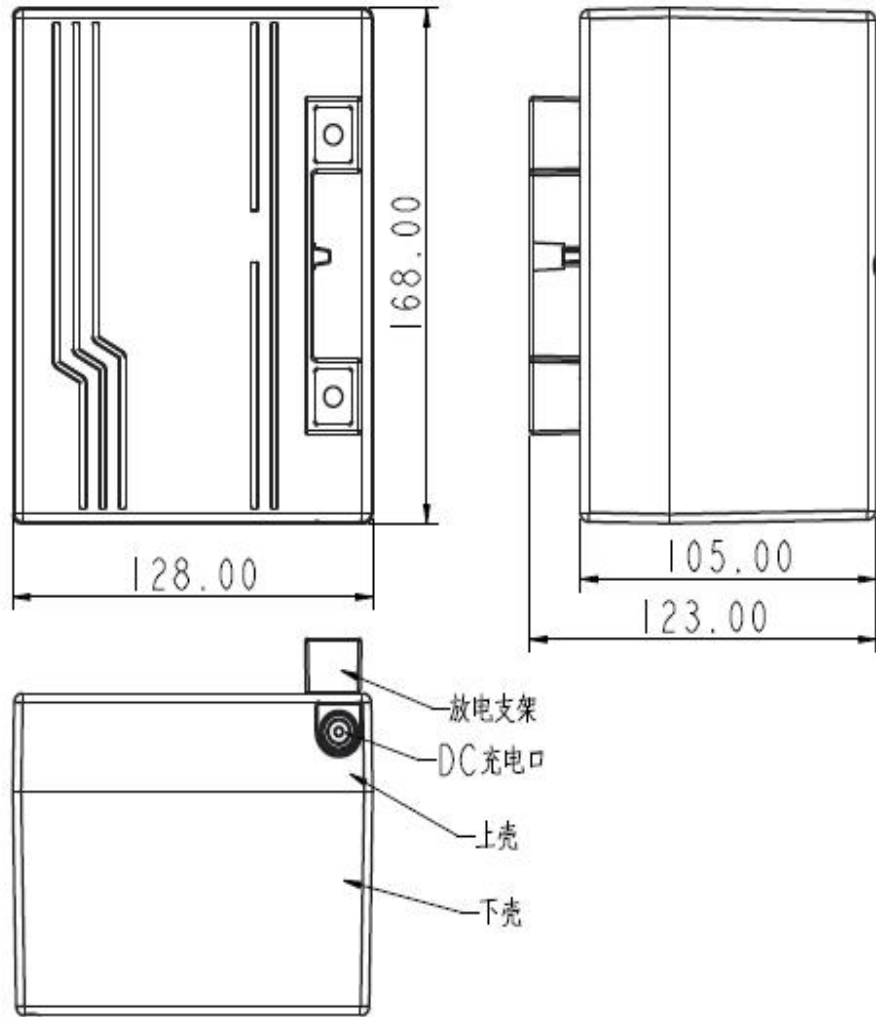

1.The battery with parallel figure

2. Technische Daten:

Nominal voltage:	12V
Nominal capacity(one hour):	22Ah
Standard charging:	4.4A CC(constant current) charge to 14.6V, than CV(constant voltage)14.6V, until I=1.1A
Maximum Discharge current:	30A
Cut off voltage:	8V
Operating temperature:	Charge: 0-45°C
	discharging:-20-60°C
Storage temperature:	-20-45°C
Weight:	