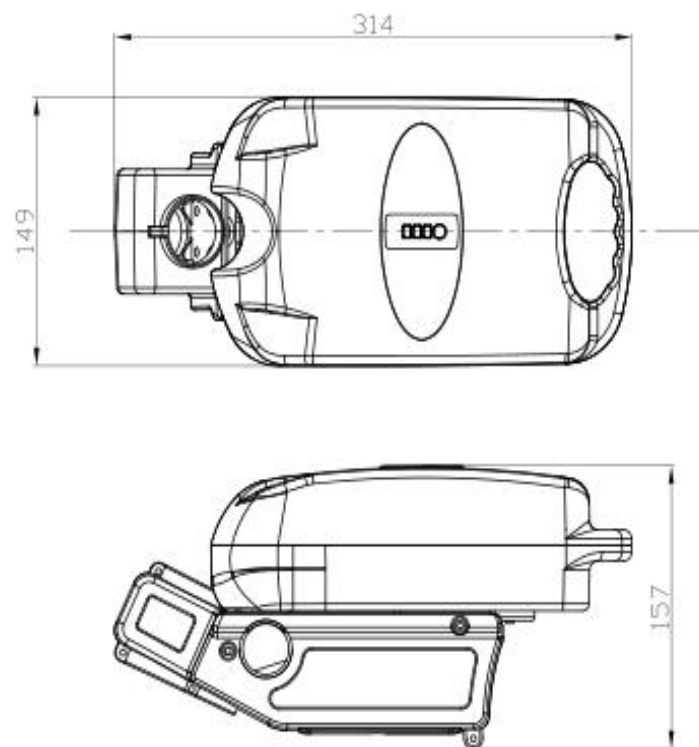

1.The battery with parallel figure

2. Technische Daten:

Nominal voltage:	24V
Nominal capacity(one hour):	10.4Ah
Standard charging:	2A CC(constant current) charge to 29.4V, than CV(constant voltage)29.4V, until I=0.5A
Maximum Discharge current:	15A
Cut off voltage:	19.6V
Operating temperature:	Charge: 0-45°C
	discharging:-20-60°C
Storage temperature:	-20-45°C
Weight:	