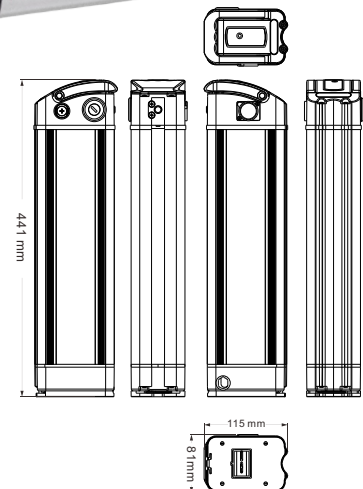

1. Cell Type: 18650
2. Dimension: 389(L)mmx115mm(W)x81mm(H)
3. Rated Voltage: 48V/36V
4. Rated Capacity: 10.4Ah/13Ah/15.6Ah
5. Charge&Discharge Mode: CC&CV
6. Cycle Life≥1000 times
7. Internal Resistance≤230mΩ
8. Charge: Standard Charge Current: 2A
9. Discharge: Standard Discharge Current, 10A.
Max Discharge Current, 35A
10. Working Temp : Charge Temperature: 0~45°C, Discharge Temperature: -20~55°C

Model	Vol	Cap	L	W	H	Weight	Curr	Max Curr
YB279-36-10	36V	10.4Ah	389mm	115mm	81mm	3.5 kg	22A	80-200A/3MS
YB279-36-13	36V	13.0Ah	389mm	115mm	81mm	4.2 kg	22A	80-200A/3MS
YB279-48-13	48V	13.0Ah	389mm	115mm	81mm	4.7 kg	22A	80-200A/3MS
YB279-48-15	48V	15.6Ah	389mm	115mm	81mm	5.1 kg	22A	80-200A/3MS

YB330

Specifications

1. Cell Type: 18650
2. Dimension: 441(L)mmx115mm(W)x81mm(H)
3. Rated Voltage: 36V/48V
4. Rated Capacity: 10.4Ah/15.6Ah/18.2Ah
5. Charge&Discharge Mode: CC&CV
6. Cycle Life≥1000 times
7. Internal Resistance≤230mΩ
8. Charge: Standard Charge Current: 2-3A
9. Discharge: Standard Discharge Current, 10A.
Max Discharge Current, 35A
10. Working Temp : Charge Temperature: 0~45°C, Discharge Temperature: -20~55°C

YB372

Specifications

1. Cell Type: 18650
2. Dimension: 484(L)mmx115mm(W)x81mm(H)
3. Rated Voltage: 36V/48V
4. Charge&Discharge Mode: CC&CV
5. Cycle Life≥1000 times
6. Internal Resistance≤230mΩ
7. Charge: Standard Charge Current: 2A
8. Discharge: Standard Discharge Current, 10A.
Max Discharge Current, 35A
9. Working Temp : Charge Temperature: 0~45℃, Discharge Temperature: -20~55℃