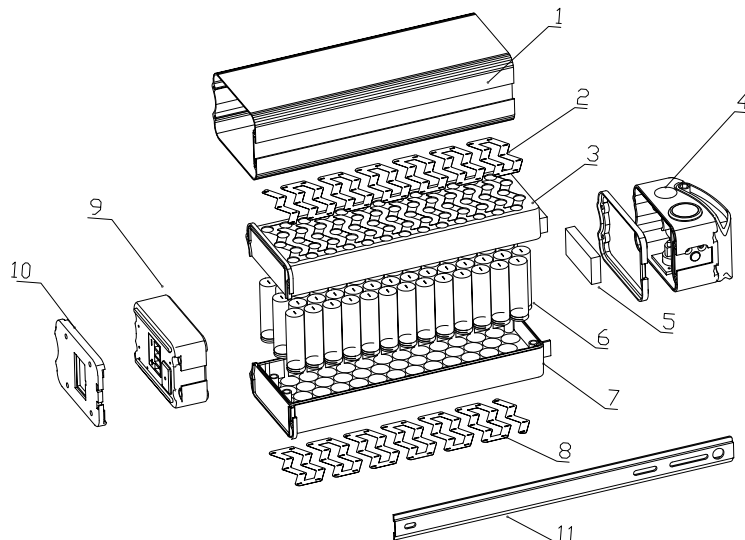

Model	Vol	Cap	L	W	H	Weight	Curr	Max Curr
YB372-36-24	36V	24.5Ah	484mm	115mm	81mm	7.2 kg	22A	80-200A/3MS
YB372-48-20	48V	20.3Ah	484mm	115mm	81mm	7.71 kg	22A	80-200A/3MS

Product details

LED indicator

Discharge port

Individual Cell Fusing Available

Expanded details

1	Aluminum Drum
2	Nickel Solder Tab
3	Bracket of batteries
4	Top cabinet
5	BMS
6	Cell
7	Bracket of batteries 2
8	Nickel Solder Tab
9	Lower cabinet
10	Baseboard
11	Fixed aluminum bar