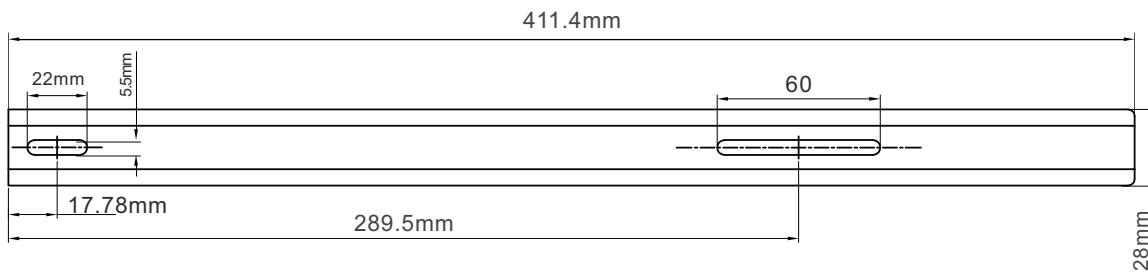

Fixing aluminum bar

YB-330

Turnlife Worldwide

Turnlife LLC

Tel : +1-949-264-1535 E-mail :sean@turnlife.com stevan@turnlife.cn
Address : Newport Beach, California, USA

Turnlife Europe

Tel : +49-157-761-08299 E-mail : sales05@turnlife.cn

Shenzhen Turnlife Technology Co.,Ltd

Tel : +86-755-2988-5577
E-mail : sales03@turnlife.cn stevan@turnlife.cn
Address : Block 3B, Huiye Tech Park, Guanguang Rd, Guangming, Shenzhen, China

Anhui Turnlife New Energy Technology Co., Ltd

Tel : +86-0550-3325501 E-mail : sales06@turnlife.cn
Address : East of No.29 Suchu Morden Industrial Park, Chuzhou City, Anhui, China

www.turnlife.cn www.turnlife.com www.turnlife.en.alibaba.cn