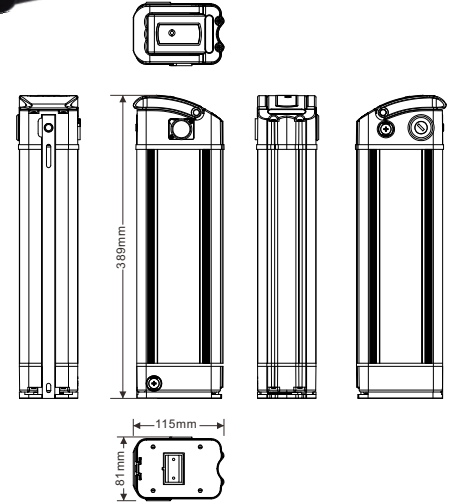

1. Cell Type: 18650
2. Dimension: 389(L)mmx115mm(W)x81mm(H)
3. Rated Voltage: 48V/36V
4. Rated Capacity: 10.4Ah/13Ah/15.6Ah
5. Charge&Discharge Mode: CC&CV
6. Cycle Life≥1000 times
7. Internal Resistance≤230mΩ
8. Charge: Standard Charge Current: 2A
9. Discharge: Standard Discharge Current, 10A.
Max Discharge Current, 35A
10. Working Temp : Charge Temperature: 0~45°C, Discharge Temperature: -20~55°C

Model	Vol	Cap	L	W	H	Weight	Curr	Max Curr
YB279-36-10	36V	10.4Ah	389mm	115mm	81mm	3.5 kg	22A	80-200A/3MS
YB279-36-13	36V	13.0Ah	389mm	115mm	81mm	4.2 kg	22A	80-200A/3MS
YB279-48-13	48V	13.0Ah	389mm	115mm	81mm	4.7 kg	22A	80-200A/3MS
YB279-48-15	48V	15.6Ah	389mm	115mm	81mm	5.1 kg	22A	80-200A/3MS

YB330

Specifications

1. Cell Type: 18650
2. Dimension: 441(L)mmx115mm(W)x81mm(H)
3. Rated Voltage: 36V/48V
4. Rated Capacity: 10.4Ah/15.6Ah/18.2Ah
5. Charge&Discharge Mode: CC&CV
6. Cycle Life≥1000 times
7. Internal Resistance≤230mΩ
8. Charge: Standard Charge Current: 2-3A
9. Discharge: Standard Discharge Current, 10A.
Max Discharge Current, 35A
10. Working Temp : Charge Temperature: 0~45°C, Discharge Temperature: -20~55°C

YB372

Specifications

1. Cell Type: 18650
2. Dimension: 484(L)mmx115mm(W)x81mm(H)
3. Rated Voltage: 36V/48V
4. Charge&Discharge Mode: CC&CV
5. Cycle Life≥1000 times
6. Internal Resistance≤230mΩ
7. Charge: Standard Charge Current: 2A
8. Discharge: Standard Discharge Current, 10A.
Max Discharge Current, 35A
9. Working Temp : Charge Temperature: 0~45℃, Discharge Temperature: -20~55℃