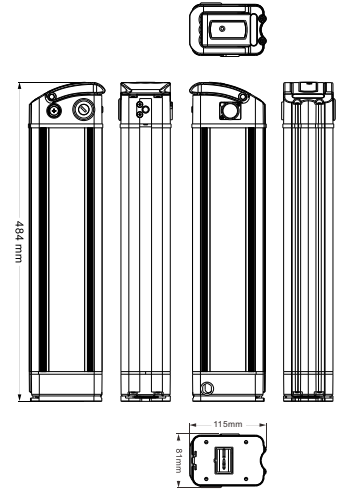

1. Cell Type: 18650
2. Dimension: 389(L)mmx115mm(W)x81mm(H)
3. Rated Voltage: 48V/36V
4. Rated Capacity: 10.4Ah/13Ah/15.6Ah
5. Charge&Discharge Mode: CC&CV
6. Cycle Life≥1000 times
7. Internal Resistance≤230mΩ
8. Charge: Standard Charge Current: 2A
9. Discharge: Standard Discharge Current, 10A.
Max Discharge Current, 35A
10. Working Temp : Charge Temperature: 0~45°C, Discharge Temperature: -20~55°C

YB330

Specifications

1. Cell Type: 18650
2. Dimension: 441(L)mmx115mm(W)x81mm(H)
3. Rated Voltage: 36V/48V
4. Rated Capacity: 10.4Ah/15.6Ah/18.2Ah
5. Charge&Discharge Mode: CC&CV
6. Cycle Life≥1000 times
7. Internal Resistance≤230mΩ
8. Charge: Standard Charge Current: 2-3A
9. Discharge: Standard Discharge Current, 10A.
Max Discharge Current, 35A
10. Working Temp : Charge Temperature: 0~45°C, Discharge Temperature: -20~55°C

Model	Vol	Cap	L	W	H	Weight	Curr	Max Curr
YB330-36-10	36V	10.4Ah	441mm	115mm	81mm	4.1 kg	22A	80-200A/3MS
YB330-36-15	36V	15.6Ah	441mm	115mm	81mm	5.1 kg	22A	80-200A/3MS
YB330-48-18	48V	18.2Ah	441mm	115mm	81mm	6.3 kg	22A	80-200A/3MS
YB330-48-15	48V	15.6Ah	441mm	115mm	81mm	5.9kg	22A	80-200A/3MS

YB372

Specifications

1. Cell Type: 18650
2. Dimension: 484(L)mmx115mm(W)x81mm(H)
3. Rated Voltage: 36V/48V
4. Charge&Discharge Mode: CC&CV
5. Cycle Life≥1000 times
6. Internal Resistance≤230mΩ
7. Charge: Standard Charge Current: 2A
8. Discharge: Standard Discharge Current, 10A.
Max Discharge Current, 35A
9. Working Temp : Charge Temperature: 0~45℃, Discharge Temperature: -20~55℃