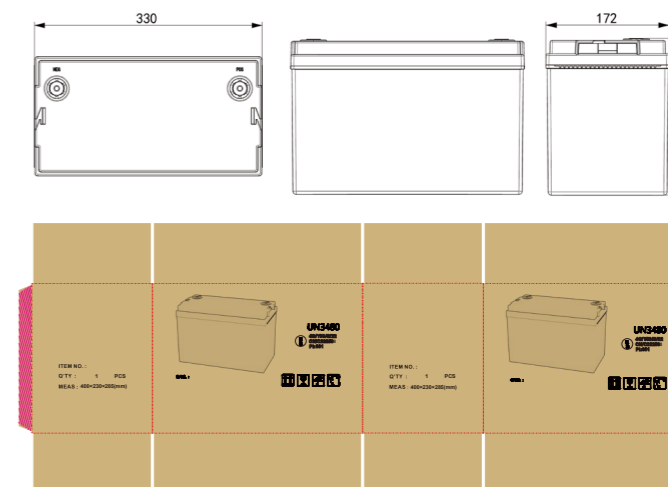

## •Packaging and size

## PRODUCT PARAMETER

Specifications	
Watt-Hour	1920Wh
Capacity	150Ah
Voltage	12.8V
Weight	17kg
Dimension	330*172*215mm
BMS	Yes
Efficiency	98%
Cut-off Voltage	9.2V-10V
Max charge/Discharge Current	150A
Max Charge/Voltage	14.4V-14.6V
Peak Discharge	300A 0.5s
Storage	0° to 50°
Discharge	-20° to 55°
Low Temp Charging Protection	Yes
Connection Capability	Max 4S-16P
Warranty	5 years