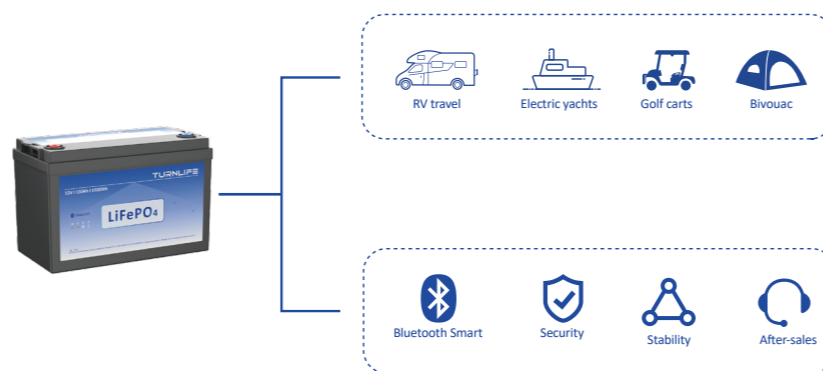

# QSL12150

LiFePO4 lithium accu 150Ah 12V met Bluetooth

Producttester: Zeer goed

## •Applications and features

## PRODUCT PARAMETER

Specifications	
Watt-Hour	1920Wh
Capacity	150Ah
Voltage	12.8V
Weight	17kg
Dimension	330*172*215mm
BMS	Yes
Efficiency	98%
Cut-off Voltage	9.2V-10V
Max charge/Discharge Current	150A
Max Charge/Voltage	14.4V-14.6V
Peak Discharge	300A 0.5s
Storage	0° to 50°
Discharge	-20° to 55°
Low Temp Charging Protection	Yes
Connection Capability	Max 4S-16P
Warranty	5 years